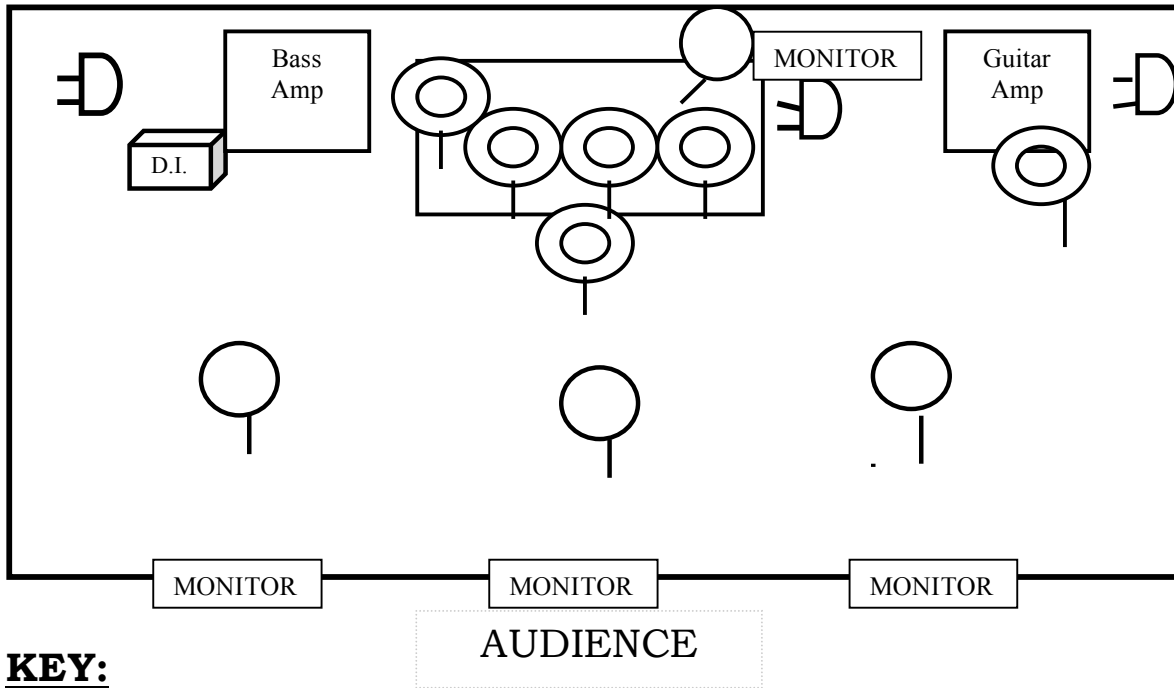

# 10) STAGE PLOT

**Instrumentation:** Electric Guitar ~ Bass Guitar ~ 4 Piece Drum Set ~ 4 Vocals  
**LEAD VOCALIST HAS IN-EAR MONITORS FED w/ VOCALS ONLY**

Line Inputs Required: 14

**KEY:**

= Drum Kit  
(4 piece)

= 4 Vocal Microphones  
(3 boom, 1 straight stand)  
If no Shure Beta 58's are available, Future 86 will provide their own mics)

D.I.

= 6 Instrument Microphones  
Future 86 can provide drum mics

= 3 Electrical Outlet / AC / quad box  
(Quad Box or power strip)